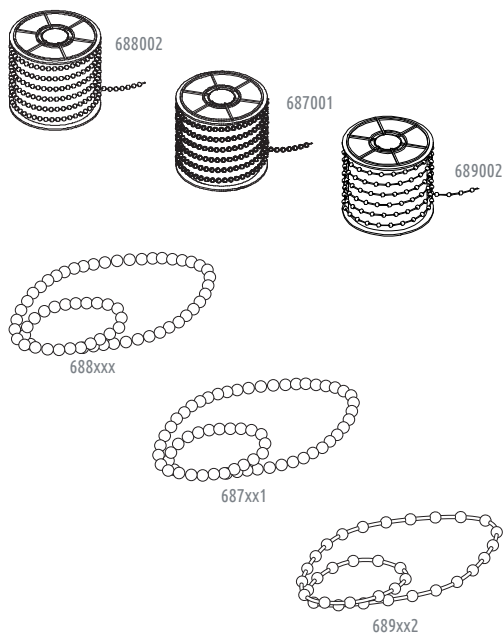

Cadenas / Chains

Ref.	Artículo / Article	Uni.	Datos / Data	Color	Mat.
688002	Cadena continua / Continuous chain	200m	Ø4,5x6mm	15 colors	POM
687001	Cadena metálica / Metal chain	125m	Ø4,5x6mm	Cr	Met
689002	Cadena discontinua / Discont. chain	250m	Ø4,5x12mm	15 colors	POM

Aros cadena continua / Continuous chain rings	100 u.	Ø4,5x6mm	B G Bg N M Tr	POM
688202 - 200cm=1,00m long.	688254 - 250cm=1,25m long.	688302 - 300cm=1,50m long.		
688352 - 350cm=1,75m long.	688402 - 400cm=2,00m long.	688452 - 450cm=2,25m long.		
688502 - 500cm=2,50m long.	688602 - 600cm=3,00m long.			

Aros cadena metálicos / Metallic chain rings	10 u.	Ø4,5x6mm	Cr	Met
687201 - 200cm=1,00m long.	687251 - 250cm=1,25m long.	687301 - 300cm=1,50m long.		
687351 - 350cm=1,75m long.	687401 - 400cm=2,00m long.	687501 - 500cm=2,50m long.		

Aros cadena discontinua / Discontinuous chain rings	100 u.	Ø4,5x12mm	B	POM
689202 - 200cm=1,00m long.	689252 - 250cm=1,25m long.	689352 - 350cm=1,75m long.