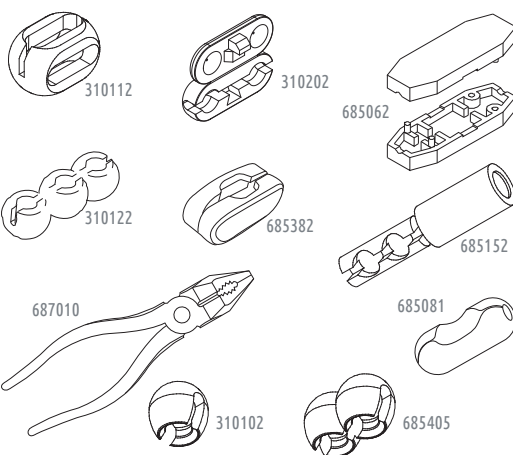

Empalmes cadena / Chain joints

Ref.	Artículo / Article	Uni.	Datos / Data	Color	Mat.
310112	Empalme jaula / Cage joint	200 u.	8x8x12mm	6 colors	PC
310202	Empalme cápsula / Capsule joint	1.000 u.	Ø8x18mm	6 colors	PP
685062	Empalme extra / Extra joint	300 u.	32mm	B	ABS
310122	Empalme 3 bolas / 3 Balls joint	200 u.	Ø4,5x6mm	B G Bg N Tr	POM
685382	Empalme Castellón / Castellon joint	100 u.	17x7x7mm	B	PA
685152	Empalme cilindro / Cylinder joint	500 u.	Ø4,5x18mm	B	POM
687010	Alicates para empalme / Splicing tool	1 u.	125x70x16mm	Zn	Met
685081	Empalme Valencia / Valencia joint	100 u.	Ø6x13mm	Zn	Met
310102	Stopper cadena / Chain stopper	500 u.	Ø8,5mm	B Tr	PC
685405	Empalme 2 bolas / 2 Balls joint	200 u.	Ø8x14mm	Tr	PC