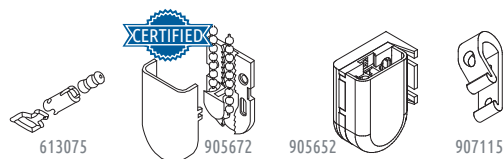

Control de tensión / Tension control

Ref.	Artículo / Article	Uni.	Datos / Data	Color	Mat.
613075	Clip escape cordón / Cord breakaway	200 u.	max.4-6kg	Tr	PC
905672	Tensor Murcia / Murcia taut	250 u.	47x32mm	B G N Bg	POM
905652	Tensor Lorca / Lorca taut	50 u.	47x22mm	B G N Bg	POM
907115	Tensor Yecla / Yecla taut	100 u.	50x20x16mm	Tr	PC