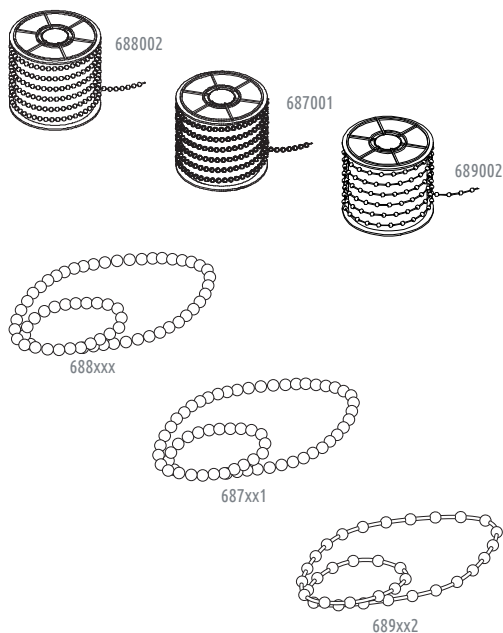

Cadenas / Chains

Ref.	Artículo / Article	Uni.	Datos / Data	Color	Mat.
688002	Cadena continua / Continuous chain	200m	Ø4,5x6mm	15 colors	POM
687001	Cadena metálica / Metal chain	125m	Ø4,5x6mm	Cr	Met
689002	Cadena discontinua / Discont. chain	250m	Ø4,5x12mm	15 colors	POM

Aros cadena continua / Continuous chain rings	100 u.	Ø4,5x6mm	B G Bg N M Tr	POM
688202 - 200cm=1,00m long.	688254 - 250cm=1,25m long.	688302 - 300cm=1,50m long.	688452 - 450cm=2,25m long.	
688352 - 350cm=1,75m long.	688402 - 400cm=2,00m long.	688502 - 500cm=2,50m long.	688602 - 600cm=3,00m long.	

Aros cadena metálicos / Metallic chain rings	10 u.	Ø4,5x6mm	Cr	Met
687201 - 200cm=1,00m long.	687251 - 250cm=1,25m long.	687301 - 300cm=1,50m long.	687501 - 500cm=2,50m long.	
687351 - 350cm=1,75m long.	687401 - 400cm=2,00m long.			

Aros cadena discontinua / Discontinuous chain rings	100 u.	Ø4,5x12mm	B	POM
689202 - 200cm=1,00m long.	689252 - 250cm=1,25m long.	689352 - 350cm=1,75m long.