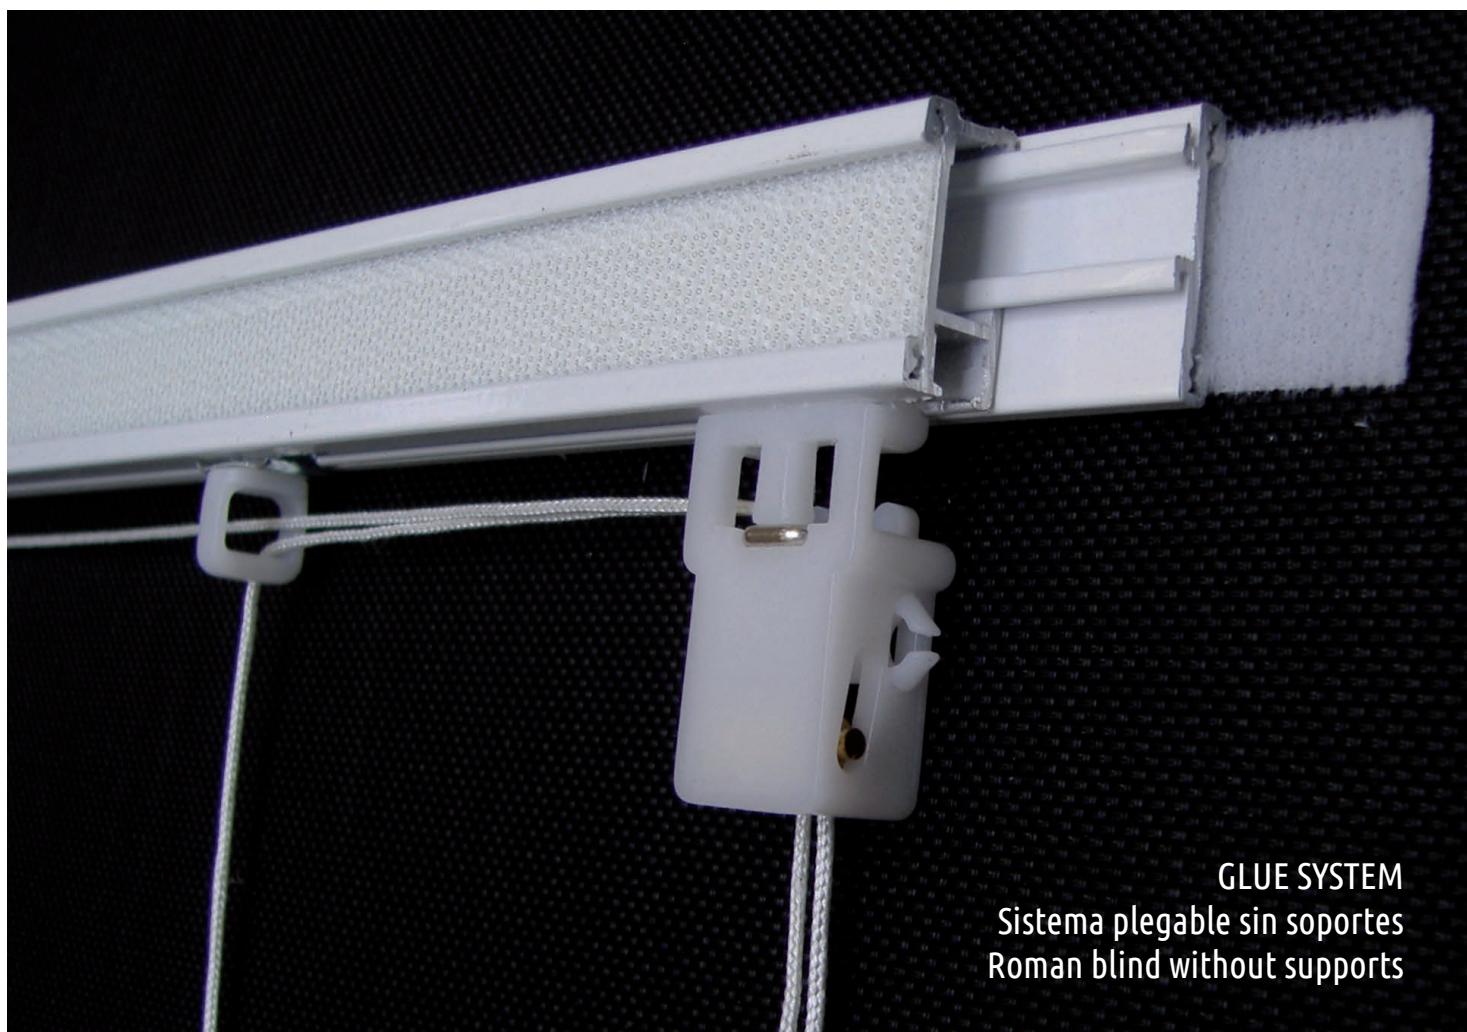

GLUE SYSTEM
Sistema plegable sin soportes
Roman blind without supports