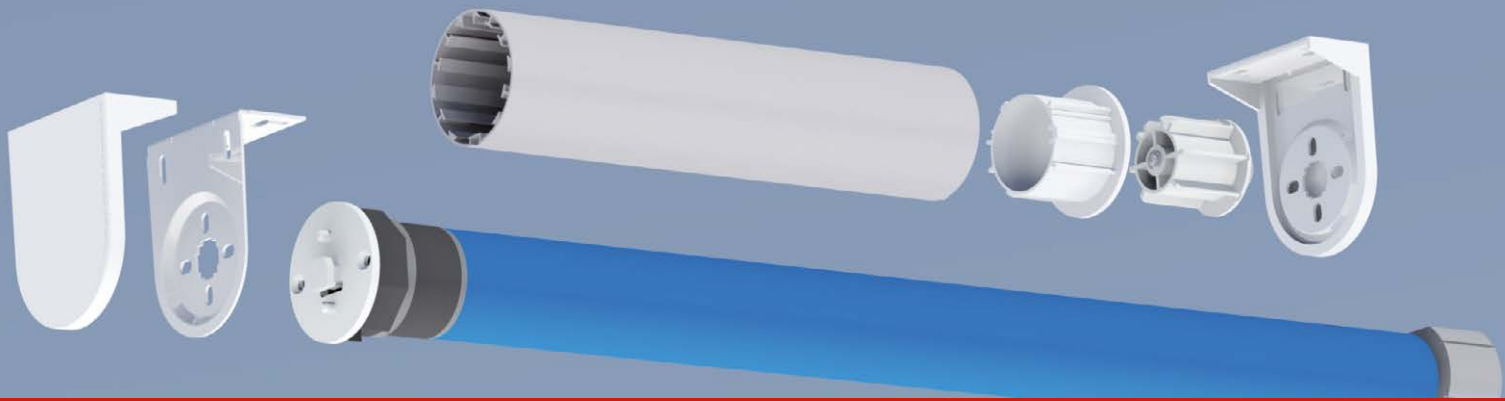

Enrollable a motor Ø45 / Motorized system Ø45

Sistema motor Ø45 / Ø45 Motor system

Ref.	Artículo / Article	Uni.	Datos / Data	Color	Mat.
321558	Tubo enrollable 58 / Roller tube 58	23,4m	Ø58mm	Al	Alum
308075	Macarrón plano / Plane plastic strip	200m	20x3mm	Tr	PVC
311512	Multiadaptador / Multiadapter	20 u.	Ø44 --> Ø53-58	5 colors	POM

Motor con receptor / Motor with receiver

720081	Motor tubular Ø45 / Ø45 tubular motor	1 u.	20Nm 15rpm		Met
720207	Mando a distancia / Remote control	1 u.	1 canal/channel	B	ABS

Sistema de soportes Titán / Titan supports system

311177	Placa Titán-motor / Titan-motor adapter	50 u.	max. 10Nm	5 colors	PA
312642	Contera Titán / Titan end plug	20 u.	Ø44x55mm	5 colors	POM
302732					
302732	Tapa Lynx Titán / Lynx Titan bracket cover	80 u.	70x90x40mm	5 colors	PP
311712	Soporte Titán / Titan bracket	40 u.	5,5cm	5 colors	Met
321192	Soporte central / Central support 5,5cm	30 sets	1mando/control	5 colors	Met
301182	Soporte central / Central support 5,5cm	50 sets	2mandos/controls	5 colors	Met
301062	Tapa-tornillos / Screws cover	100 u.	Levante	5 colors	PP

Sistema de soportes M.A. / M.A. supports system

311122	Soportes M.A. / M.A. supports	15 sets	38x94x80mm	B G N	Met
311022	Tapas M.A. / M.A. end caps	5 sets	28x97x80mm	B G N	PP
311012	Tapas M.A. cortas / M.A. short end caps	15 sets	4x97x80mm	B G N	PP
821201	Tornillo / Screw M5x10mm	2 u.	DIN7985	Zn	Met
311132	Cojinete M.A. / M.A. bearing	25 u.	Ø10mm	Zn	Met
821081	Tornillo / Screw M4x 8mm	100 u.	DIN7985	Zn	Met
853814	Tuerca M4 / Nut M4	100 u.	DIN934	Zn	Met
311504	Contera redonda / Round end plug	25 u.	Ø10 - 44mm	N	PP