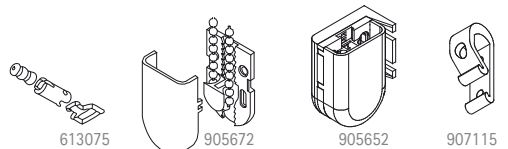

Control de tensión / Tension control

Ref.	Artículo / Article	Uni.	Datos / Data	Color	Mat.
613075	Clip escape cordón / Cord breakaway	200 u.	max.4-6kg	Tr	PC
905672	Tensor Murcia / Murcia taut	100 u.	47x32mm	B	POM
905652	Tensor Lorca / Lorca taut	100 u.	47x22mm	B G N Bg	POM
907115	Tensor Yecla / Yecla taut	100 u.	50x20x16mm	Tr	PC