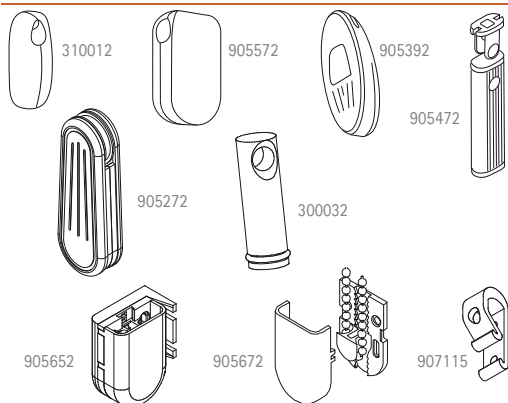

Contrapesos / Counterweights

Ref.	Artículo / Article	Uni.	Datos / Data	Color	Mat.
310012	Contrapeso Rutroller / Rutroller count.	60 u.	21g Ø20x60	B G N Bg Tr	PP
905572	Contrapeso Roma / Rome counterw.	40 u.	64g 59x37x20	B	PP
905392	Contrapeso Turin / Turin counterweight	40 u.	68g 90x36x17	B G N Bg	PP
905472	Contrapeso Sidney / Sydney counterw.	40 u.	110g 100x15x32	B	ABS
905272	Contrapeso especial / Special counterw.	32 u.	115g 98x20x35	B G N	PP
300032	Cont. Rutdecor / Rutdecor counterweight	25 u.	108g Ø20x65	Cn Cr Gt	Met
905652	Tensor Lorca / Lorca taut	100 u.	47x22mm	B G N Bg	POM
905672	Tensor Murcia / Murcia taut	100 u.	47x32mm	B	POM
907115	Tensor Yecla / Yecla taut	100 u.	50x20x16mm	Tr	PC