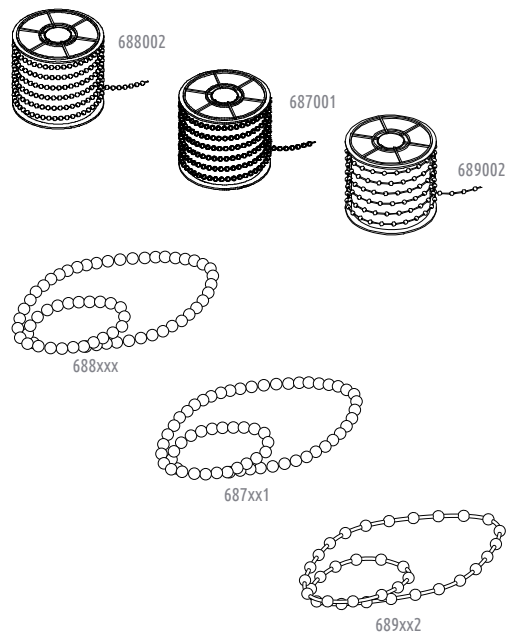

Cadenas / Chains

Ref.	Artículo / Article	Uni.	Datos / Data	Color	Mat.
688002	Cadena continua / Continuous chain	200m	Ø4,5x6mm	8 colors	POM
687001	Cadena metálica / Metal chain	125m	Ø4,5x6mm	Cr	Met
689002	Cadena discontinua / Discont. chain	250m	Ø4,5x12mm	8 colors	POM

Aros cadena continua / Continuous chain rings	10 u.	Ø4,5x6mm	B G Bg N M Tr	POM
688202 - 200cm=1,00m long.	688254 - 250cm=1,25m long.	688302 - 300cm=1,50m long.		
688352 - 350cm=1,75m long.	688402 - 400cm=2,00m long.	688452 - 450cm=2,25m long.		
688502 - 500cm=2,50m long.	688602 - 600cm=3,00m long.			

Aros cadena metálicos / Metallic chain rings	10 u.	Ø4,5x6mm	Cr	Met
687201 - 200cm=1,00m long.	687251 - 250cm=1,25m long.	687301 - 300cm=1,50m long.		
687351 - 350cm=1,75m long.	687401 - 400cm=2,00m long.	687501 - 500cm=2,50m long.		

Aros cadena discontinua / Discontinuous chain rings	100 u.	Ø4,5x12mm	B	POM
(No recomendados para frenos Granada / Not recommended for Granada control units)				
689202 - 200cm=1,00m long.	689252 - 250cm=1,25m long.	689302 - 300cm=1,50m long.		
689352 - 350cm=1,75m long.	689402 - 400cm=2,00m long.	689502 - 500cm=2,50m long.