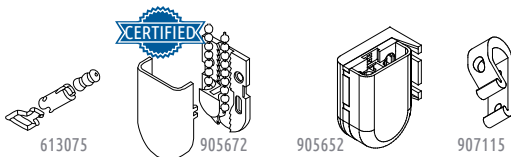

Control de tensión / Tension control

Ref.	Artículo / Article	Uni.	Datos / Data	Color	Mat.
613075	Clip escape cordón / Cord breakaway	200 u.	max.4-6kg	Tr	PC
905672	Tensor Murcia / Murcia taut	250 u.	47x32mm	B G N Bg	POM
905652	Tensor Lorca / Lorca taut	50 u.	47x22mm	B G N Bg	POM
907115	Tensor Yecla / Yecla taut	100 u.	50x20x16mm	Tr	PC