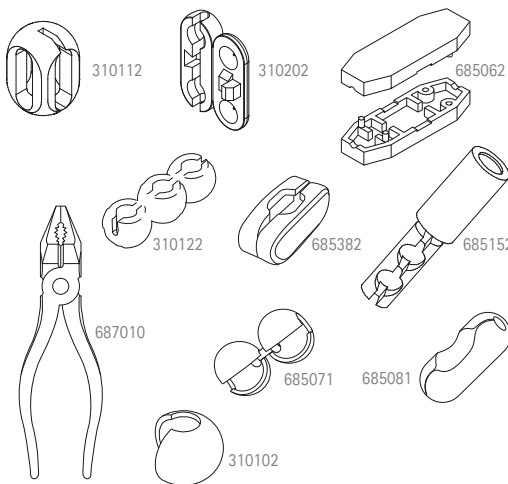

Empalmes cadena / Chain joints

Ref.	Artículo / Article	Uni.	Datos / Data	Color	Mat.
310112	Empalme jaula / Cage joint	200 u.	8x8x12mm	8 colors	PC
310202	Empalme cápsula / Capsule joint	1.000 u.	Ø8x18mm	8 colors	PP
685062	Empalme extra / Extra joint	300 u.	32mm	B	ABS
310122	Empalme 3 bolas / 3 Balls joint	200 u.		B G Bg N Tr	POM
685382	Empalme Castellón / Castellon joint	100 u.	17x7x7mm	B	PA
685152	Empalme cilindro / Cilynder joint	500 u.	Ø4,5x18mm	B	POM
687010	Alicates para empalme / Splicing tool	1 u.	125x70x16mm	Zn	Met
685071	Empalme continuo 2bolas / 2Balls joint	1.000 u.	Ø4,5x6mm	Zn	Met
685081	Empalme Valencia / Valencia joint	100 u.	Ø6x13mm	Zn	Met
310102	Stopper cadena / Chain stopper	500 u.	Ø8,5mm	B Tr	PC