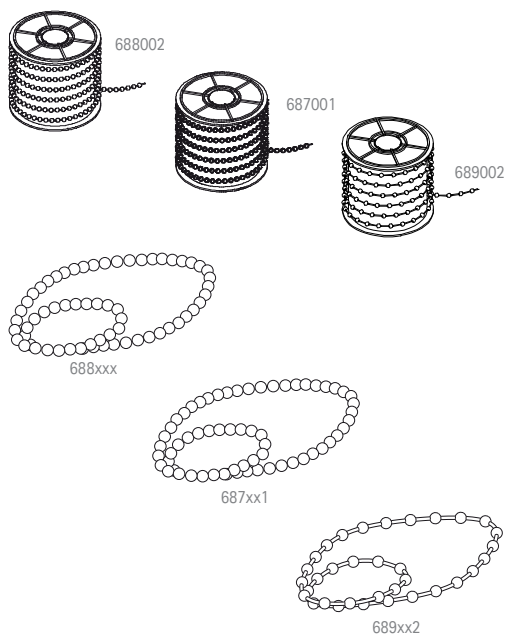

Cadenas / Chains

Ref.	Artículo / Article	Uni.	Datos / Data	Color	Mat.
688002	Cadena continua / Continuous chain	200m	Ø4,5x6mm	8 colors	POM
687001	Cadena metálica / Metal chain	125m	Ø4,5x6mm	Cr	Met
689002	Cadena discontinua / Discont. chain	250m	Ø4,5x12mm	8 colors	POM

Aros cadena continua / Continuous chain rings	100 u.	Ø4,5x6mm	B G Bg N M Tr	POM
688202 - 200cm=1,00m long.	688254 - 250cm=1,25m long.	688302 - 300cm=1,50m long.		
688352 - 350cm=1,75m long.	688402 - 400cm=2,00m long.	688452 - 450cm=2,25m long.		
688502 - 500cm=2,50m long.	688602 - 600cm=3,00m long.			

Aros cadena metálicos / Metallic chain rings	10 u.	Ø4,5x6mm	Cr	Met
687201 - 200cm=1,00m long.	687251 - 250cm=1,25m long.	687301 - 300cm=1,50m long.		
687351 - 350cm=1,75m long.	687401 - 400cm=2,00m long.	687501 - 500cm=2,50m long.		

Aros cadena discontinua / Discontinuous chain rings	100 u.	Ø4,5x12mm	B	POM
(No recomendados para frenos Granada / Not recommended for Granada control units)				
689202 - 200cm=1,00m long.	689252 - 250cm=1,25m long.	689302 - 300cm=1,50m long.		
689352 - 350cm=1,75m long.	689402 - 400cm=2,00m long.	689502 - 500cm=2,50m long.