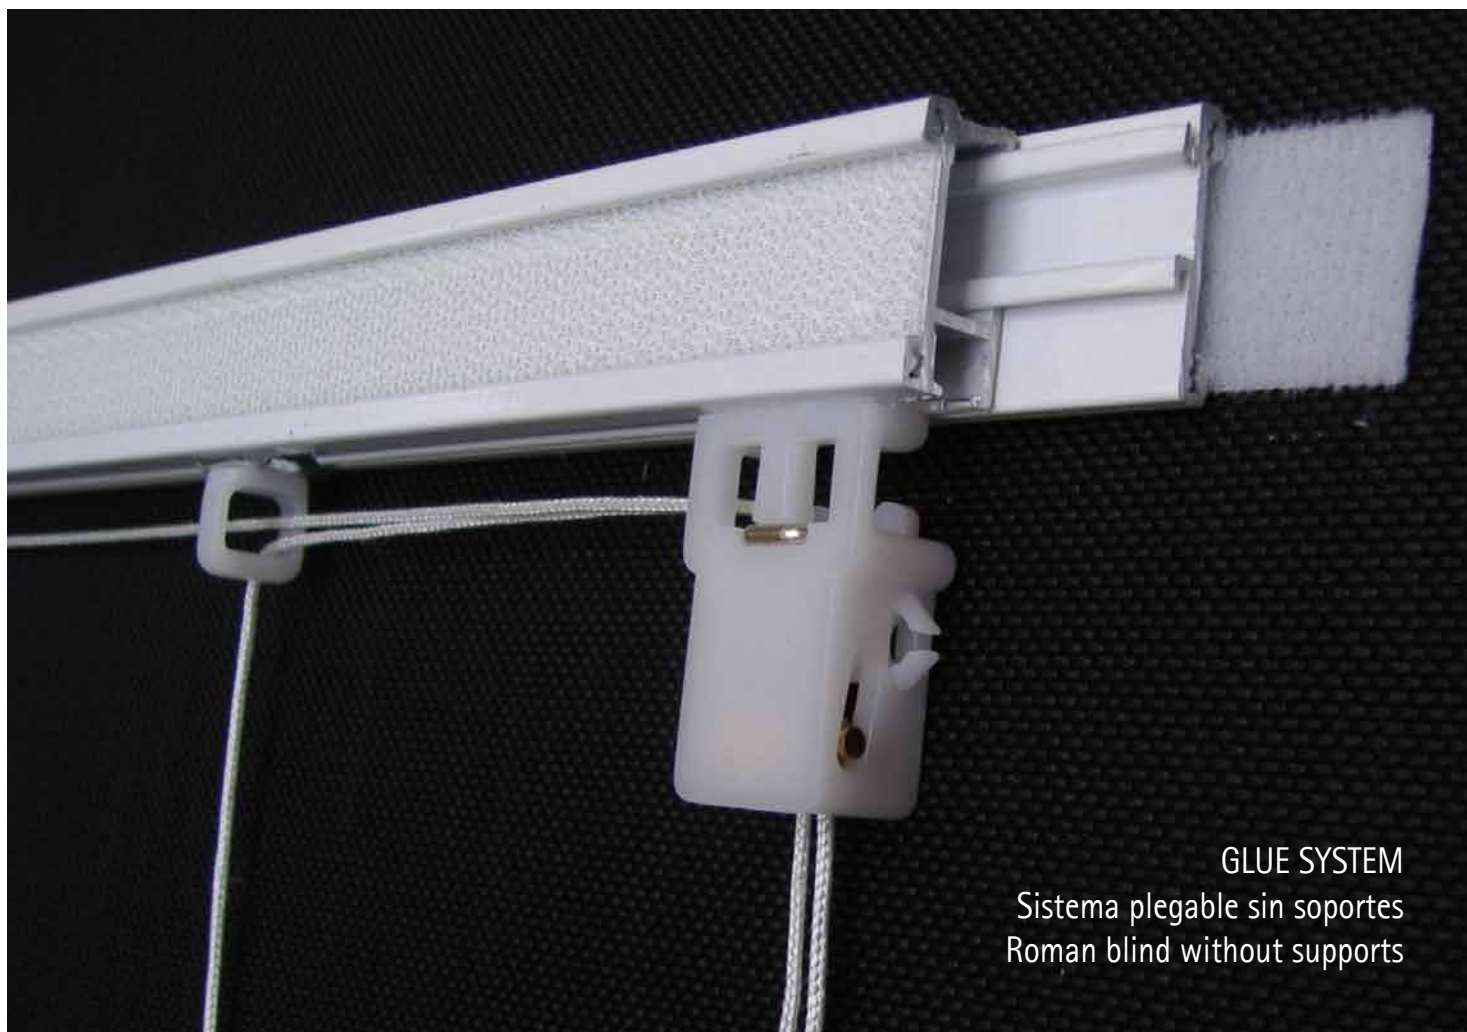

GLUE SYSTEM
Sistema plegable sin soportes
Roman blind without supports