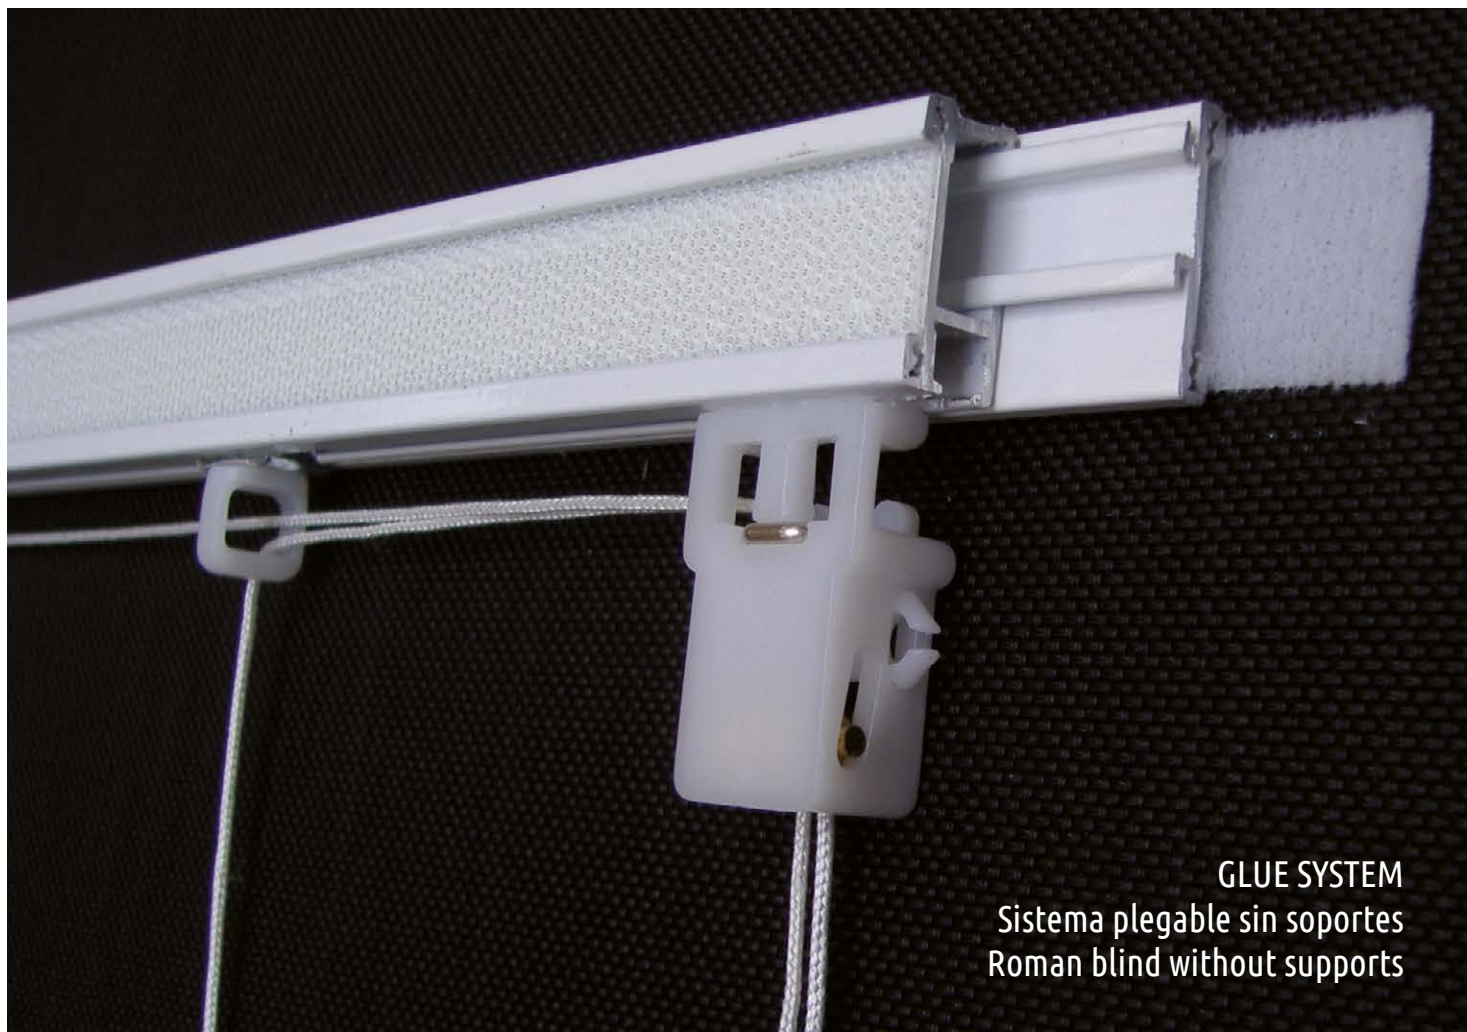

GLUE SYSTEM
Sistema plegable sin soportes
Roman blind without supports