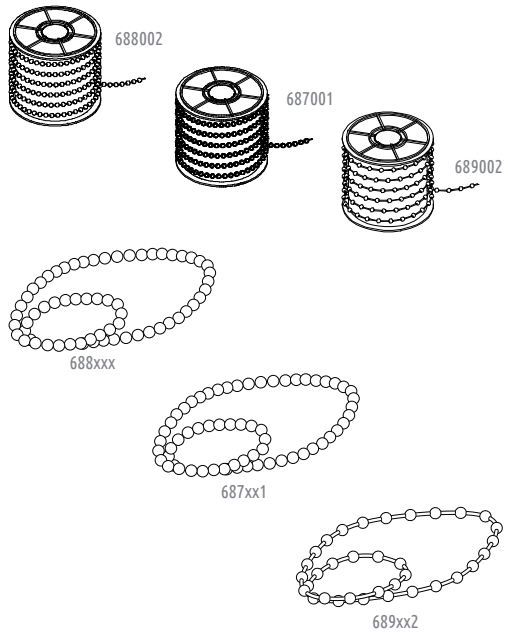

Cadenas / Chains

Ref.	Artículo / Article	Uni.	Datos / Data	Color	Mat.
688002	Cadena continua / Continuous chain	200m	Ø4,5x6mm	8 colors	POM
687001	Cadena metálica / Metal chain	125m	Ø4,5x6mm	Cr	Met
689002	Cadena discontinua / Discont. chain	250m	Ø4,5x12mm	8 colors	POM

Aros cadena continua / Continuous chain rings	10 u.	Ø4,5x6mm	B G Bg N M Tr	POM
688202 - 200cm=1,00m long.	688254 - 250cm=1,25m long.	688302 - 300cm=1,50m long.		
688352 - 350cm=1,75m long.	688402 - 400cm=2,00m long.	688452 - 450cm=2,25m long.		
688502 - 500cm=2,50m long.	688602 - 600cm=3,00m long.			

Aros cadena metálicos / Metallic chain rings	10 u.	Ø4,5x6mm	Cr	Met
687201 - 200cm=1,00m long.	687251 - 250cm=1,25m long.	687301 - 300cm=1,50m long.		
687351 - 350cm=1,75m long.	687401 - 400cm=2,00m long.	687501 - 500cm=2,50m long.		

Aros cadena discontinua / Discontinuous chain rings	100 u.	Ø4,5x12mm	B	POM
689202 - 200cm=1,00m long.	689252 - 250cm=1,25m long.	689302 - 300cm=1,50m long.		
689352 - 350cm=1,75m long.	689402 - 400cm=2,00m long.	689502 - 500cm=2,50m long.