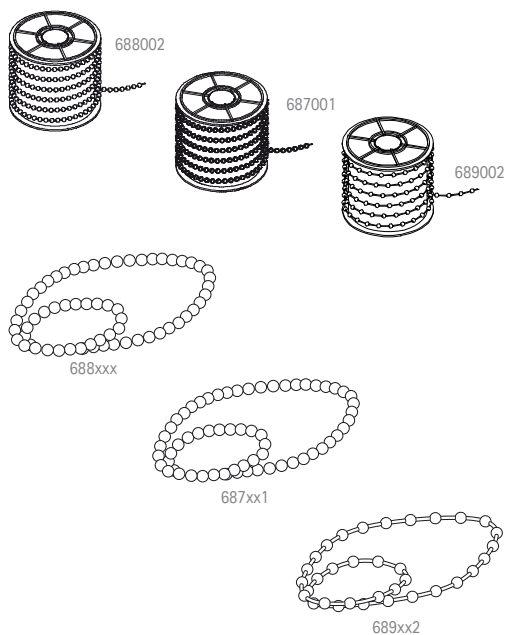

Cadenas / Chains

Ref.	Artículo / Article	Uni.	Datos / Data	Color	Mat.
688002	Cadena continua / Continuous chain	200m	Ø4,5x6mm	15 colors	POM
687001	Cadena metálica / Metal chain	125m	Ø4,5x6mm	Cr	Met
689002	Cadena discontinua / Discont. chain	250m	Ø4,5x12mm	15 colors	POM
Aros cadena continua / Continuous chain rings		100 u.	Ø4,5x6mm	B G Bg N M Tr	POM
688202	- 200cm=1,00m long.	688254	- 250cm=1,25m long.	688302	- 300cm=1,50m long.
688352	- 350cm=1,75m long.	688402	- 400cm=2,00m long.	688452	- 450cm=2,25m long.
688502	- 500cm=2,50m long.	688602	- 600cm=3,00m long.		
Aros cadena metálicos / Metallic chain rings		10 u.	Ø4,5x6mm	Cr	Met
687201	- 200cm=1,00m long.	687251	- 250cm=1,25m long.	687301	- 300cm=1,50m long.
687351	- 350cm=1,75m long.	687401	- 400cm=2,00m long.	687501	- 500cm=2,50m long.
Aros cadena discontinua / Discontinuous chain rings		100 u.	Ø4,5x12mm	B	POM
689202	- 200cm=1,00m long.	689252	- 250cm=1,25m long.	689302	- 300cm=1,50m long.
689352	- 350cm=1,75m long.	689402	- 400cm=2,00m long.	689502	- 500cm=2,50m long.