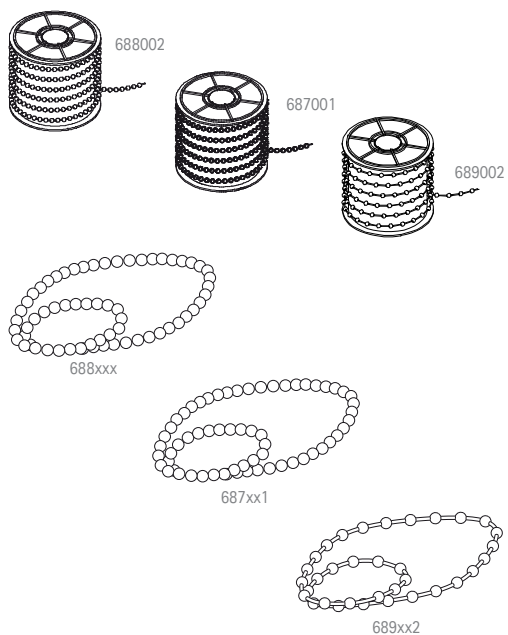

Cadenas / Chains

Ref.	Artículo / Article	Uni.	Datos / Data	Color	Mat.
688002	Cadena continua / Continuous chain	200m	Ø4,5x6mm	15 colors	POM
687001	Cadena metálica / Metal chain	125m	Ø4,5x6mm	Cr	Met
689002	Cadena discontinua / Discont. chain	250m	Ø4,5x12mm	15 colors	POM

Aros cadena continua / Continuous chain rings	100 u.	Ø4,5x6mm	B G Bg N M Tr	POM
688202 - 200cm=1,00m long.	688254 - 250cm=1,25m long.	688302 - 300cm=1,50m long.		
688352 - 350cm=1,75m long.	688402 - 400cm=2,00m long.	688452 - 450cm=2,25m long.		
688502 - 500cm=2,50m long.	688602 - 600cm=3,00m long.			

Aros cadena metálicos / Metallic chain rings	10 u.	Ø4,5x6mm	Cr	Met
687201 - 200cm=1,00m long.	687251 - 250cm=1,25m long.	687301 - 300cm=1,50m long.		
687351 - 350cm=1,75m long.	687401 - 400cm=2,00m long.	687501 - 500cm=2,50m long.		

Aros cadena discontinua / Discontinuous chain rings	100 u.	Ø4,5x12mm	B	POM
689202 - 200cm=1,00m long.	689252 - 250cm=1,25m long.	689302 - 300cm=1,50m long.		
689352 - 350cm=1,75m long.	689402 - 400cm=2,00m long.	689502 - 500cm=2,50m long.