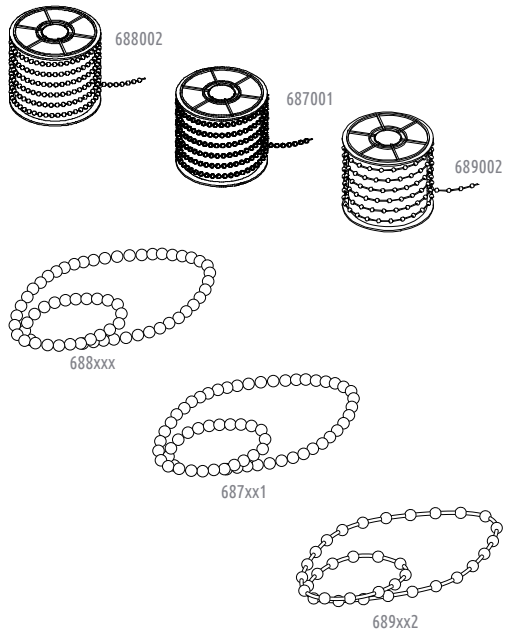

Cadenas / Chains

Ref.	Artículo / Article	Uni.	Datos / Data	Color	Mat.
688002	Cadena continua / Continuous chain	200m	Ø4,5x6mm	15 colors	POM
687001	Cadena metálica / Metal chain	125m	Ø4,5x6mm	Cr	Met
689002	Cadena discontinua / Discont. chain	250m	Ø4,5x12mm	15 colors	POM

Aros cadena continua / Continuous chain rings	100 u.	Ø4,5x6mm	B G Bg N M Tr	POM
688202 - 200cm=1,00m long.	688254 - 250cm=1,25m long.	688302 - 300cm=1,50m long.		
688352 - 350cm=1,75m long.	688402 - 400cm=2,00m long.	688452 - 450cm=2,25m long.		
688502 - 500cm=2,50m long.	688602 - 600cm=3,00m long.			

Aros cadena metálicos / Metallic chain rings	10 u.	Ø4,5x6mm	Cr	Met
687201 - 200cm=1,00m long.	687251 - 250cm=1,25m long.	687301 - 300cm=1,50m long.		
687351 - 350cm=1,75m long.	687401 - 400cm=2,00m long.	687501 - 500cm=2,50m long.		

Aros cadena discontinua / Discontinuous chain rings	100 u.	Ø4,5x12mm	B	POM
689202 - 200cm=1,00m long.	689252 - 250cm=1,25m long.	689302 - 300cm=1,50m long.		
689352 - 350cm=1,75m long.	689402 - 400cm=2,00m long.	689502 - 500cm=2,50m long.