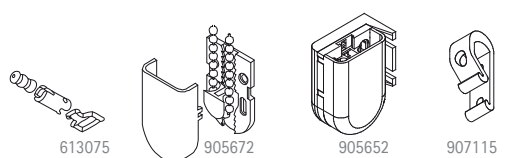

Control de tensión / Tension control

Ref.	Artículo / Article	Uni.	Datos / Data	Color	Mat.
613075	Clip escape cordón / Cord breakaway	200 u.	max.4-6kg	Tr	PC
905672	Tensor Murcia / Murcia taut	100 u.	47x32mm	B	POM
905652	Tensor Lorca / Lorca taut	100 u.	47x22mm	B G N Bg	POM
907115	Tensor Yecla / Yecla taut	100 u.	50x20x16mm	Tr	PC