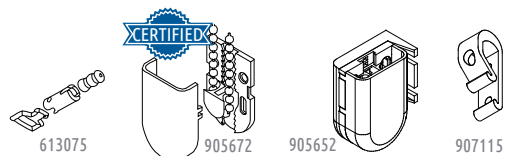

Control de tensión / Tension control

Ref.	Artículo / Article	Uni.	Datos / Data	Color	Mat.
613075	Clip escape cordón / Cord breakaway	200 u.	max.4-6kg	Tr	PC
905672	Tensor Murcia / Murcia taut	250 u.	47x32mm	B G N Bg	POM
905652	Tensor Lorca / Lorca taut	50 u.	47x22mm	B G N Bg	POM
907115	Tensor Yecla / Yecla taut	100 u.	50x20x16mm	Tr	PC