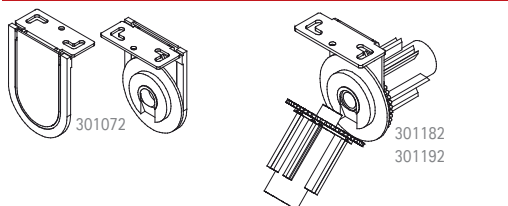

Sistema de soportes Levante / Levante supports system

301072	Set soportes+tapas / Supports+caps set	25 sets	5,5cm	5 colors	POM
301182	Soporte central / Central support 5,5cm	50 sets	2mandos/controls	5 colors	Met
301192	Soporte central / Central support 5,5cm	50 sets	1mando/control	5 colors	Met